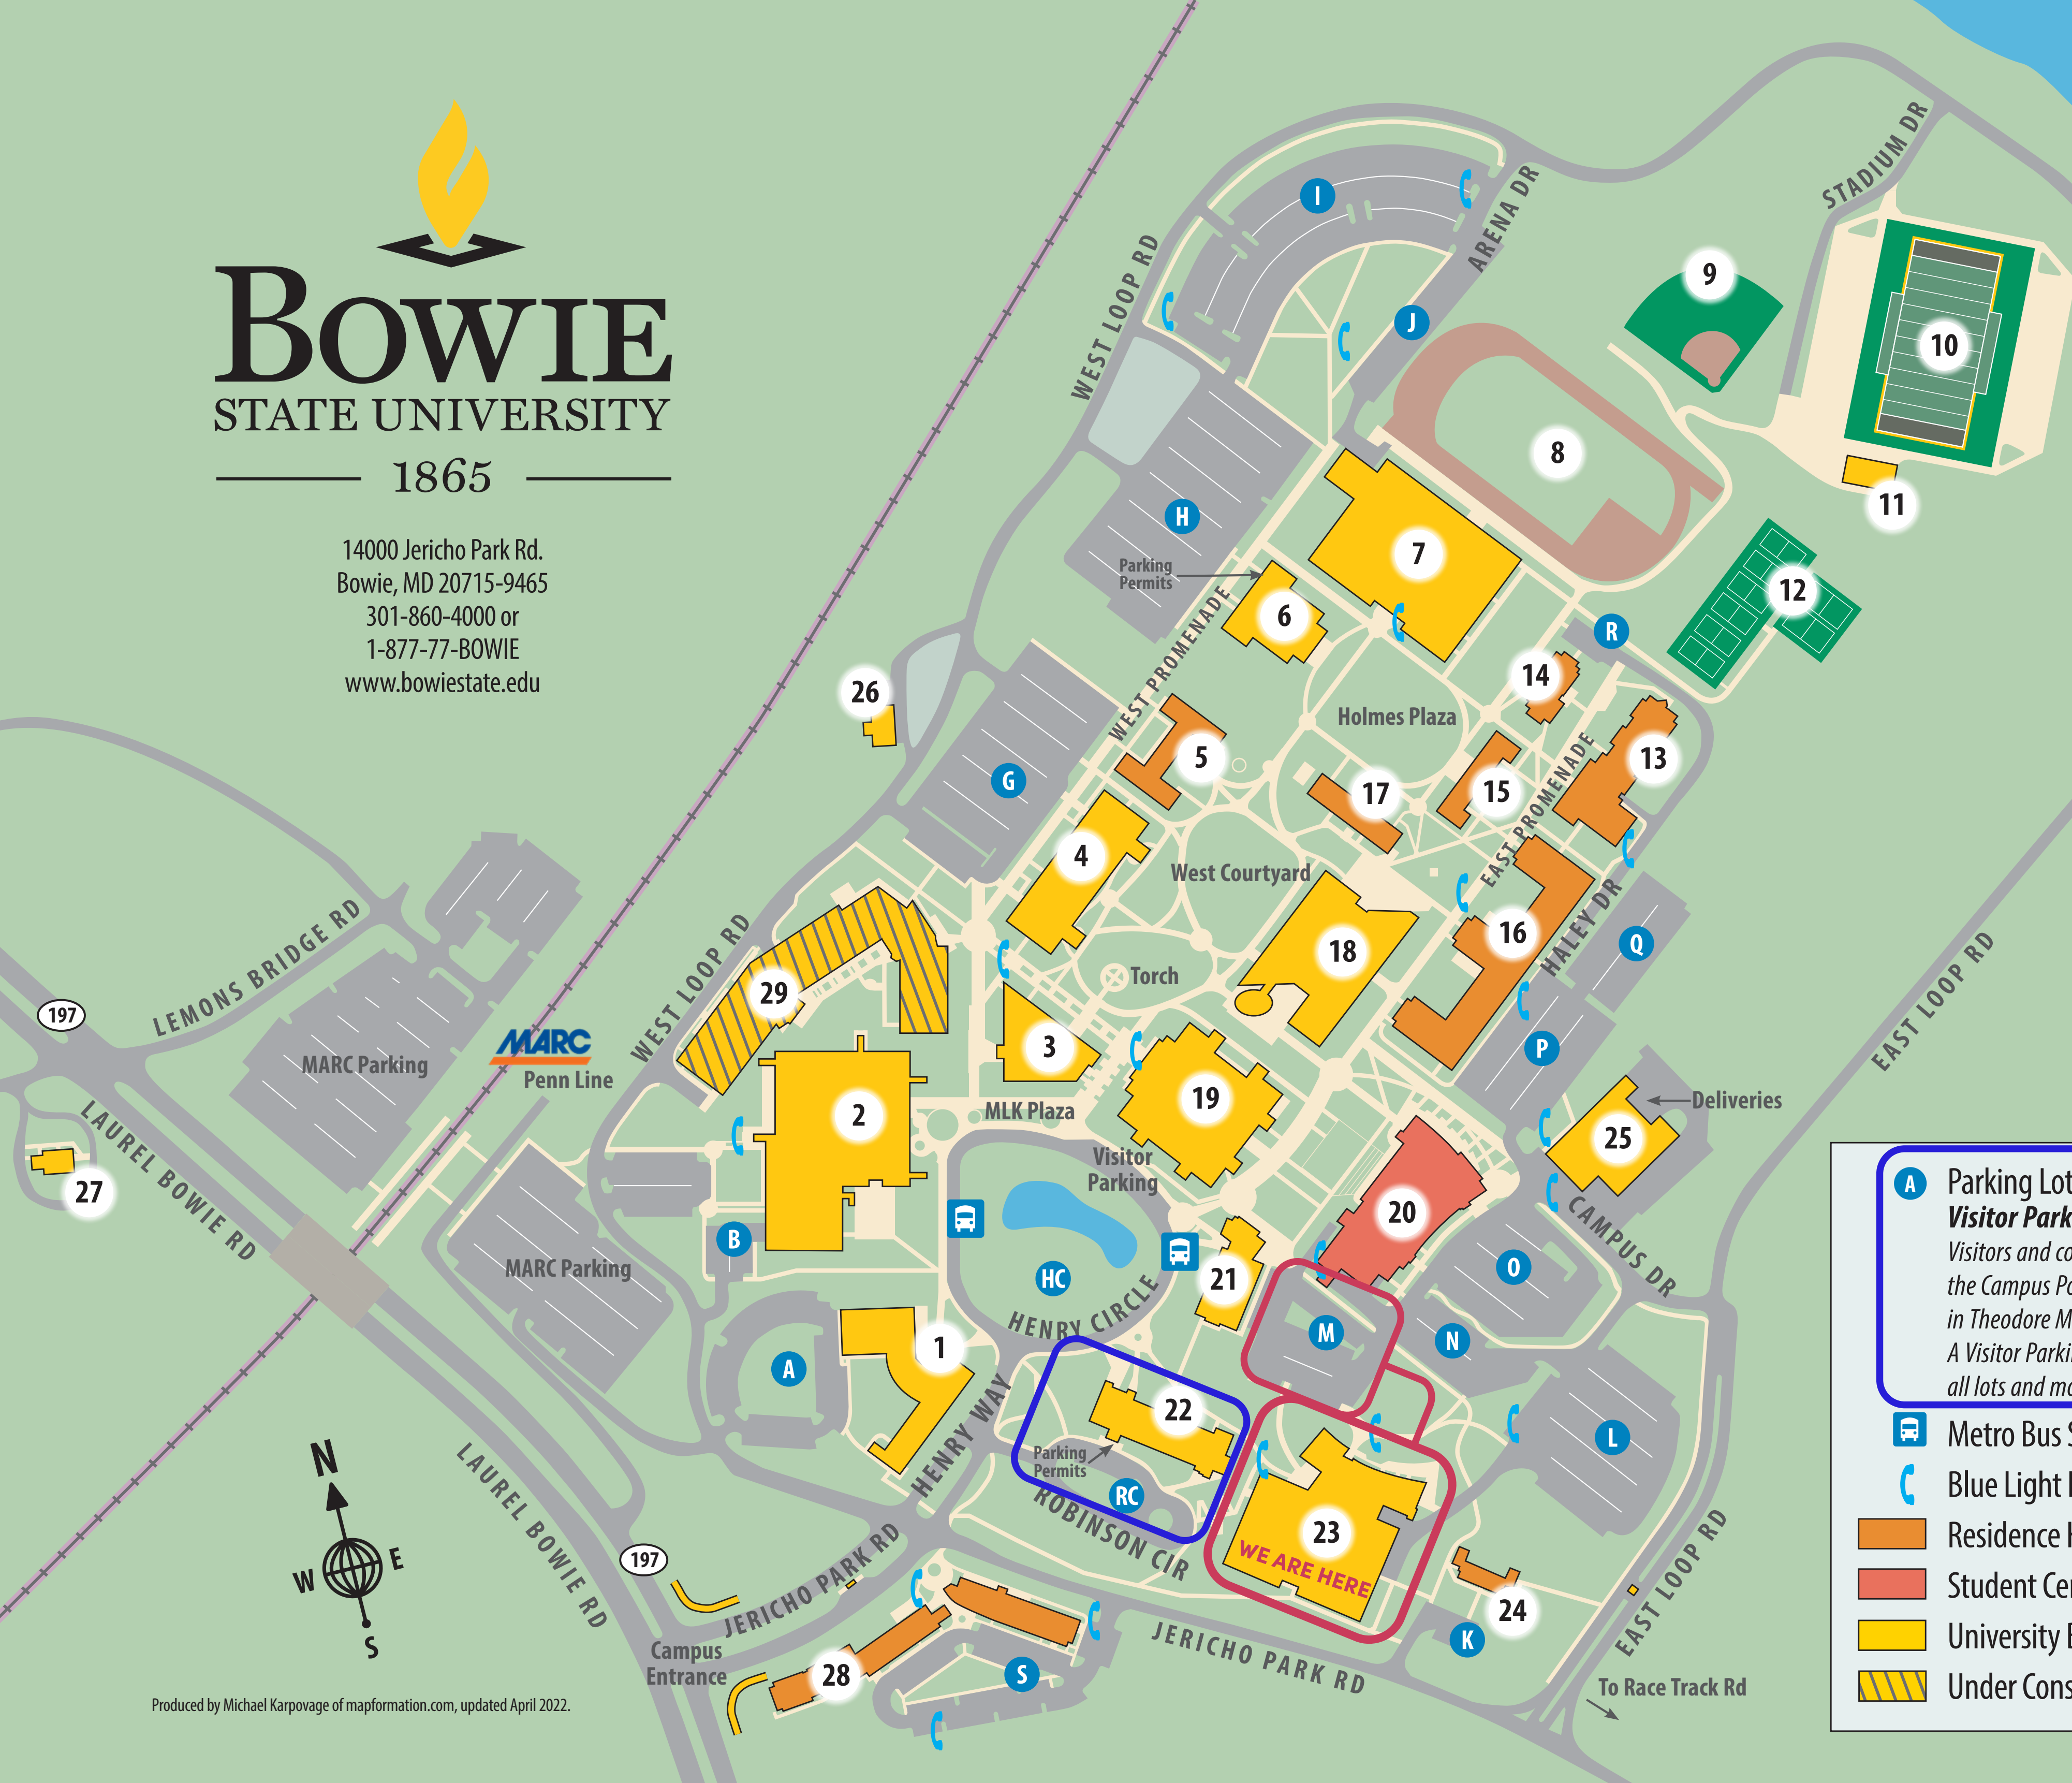

BOWIE

STATE UNIVERSITY

1865

14000 Jericho Park Rd.
Bowie, MD 20715-9465
301-860-4000 or
1-877-77-BOWIE
www.bowiestate.edu

- 1 **Center for Business and Graduate Studies**
  BOWIE BUSINESS INNOVATION CENTER
  COLLEGE OF BUSINESS
  THE GRADUATE SCHOOL
- 2 **Martin Luther King Jr. Communication Arts Center**
  BSU-TV
  SAMUEL L. MYERS AUDITORIUM
- 3 **William E. Henry Administration Building**
  ADMISSIONS
  FINANCIAL AID
  STUDENT ACCOUNTS
  UNIVERSITY ADMINISTRATION
- 4 **James E. Proctor Jr. Building**
  COLLEGE OF EDUCATION
  COLLEGE OF PROFESSIONAL STUDIES
- 5 **Harriet Tubman Residence Hall**
- 6 **Theodore McKeldin Gymnasium**
  CAMPUS POLICE
  PARKING PERMITS
- 7 **Leonidas S. James Physical Education Complex**
- 8 **Track and Field**
- 9 **Softball Field**
- 10 **"Bulldog" Football Stadium**
- 11 **Field House**
- 12 **Tennis and Basketball Courts**
- 13 **Alex Haley Residence Hall**
- 14 **Towers Residence Hall**
- 15 **Dwight Holmes Residence Hall**
- 16 **Christa McAuliffe Residential Community**
  HENRY WISE WELLNESS CENTER
- 17 **Lucretia Kennard Residence Hall**
- 18 **Center for Natural Sciences, Mathematics and Nursing**
- 19 **Thurgood Marshall Library**
- 20 **Student Center**
  BOOKSTORE
  CAREER DEVELOPMENT CENTER
  CONFERENCE AND EVENT SERVICES
- 21 **Computer Science Building**
  COLLEGE OF ARTS AND SCIENCES
- 22 **Charlotte Robinson Hall**
  CAMPUS POLICE
  HUMAN RESOURCES
  MARYLAND CENTER
  PARKING PERMITS
- 23 **Fine & Performing Arts Center**
- 24 **Goodloe Apartments**
- 25 **Facilities Management Building**
  DELIVERIES
  PROCUREMENT
- 26 **Central Steam Plant**
- 27 **Goodloe House**
  ALUMNI RELATIONS
- 28 **Entrepreneurship Living Learning Community**
  BOWIE BUSINESS INNOVATION CENTER
  ENTREPRENEURSHIPINNOVATIONCNTR
- 29 **Communication, Arts and Humanities Building**
  (UNDER CONSTRUCTION)

A Parking Lots
Visitor Parking (Parking Permit Required)
Visitors and contractors must obtain a parking permit from the Campus Police Department in Charlotte Robinson Hall or in Theodore McKeldin Gymnasium (#22 or #6 on the map). A Visitor Parking Permit is valid for any non-reserved space in all lots and most spaces on Henry Circle.

- Metro Bus Stops
- Blue Light Emergency Phones
- Residence Halls
- Student Center
- University Buildings
- Under Construction